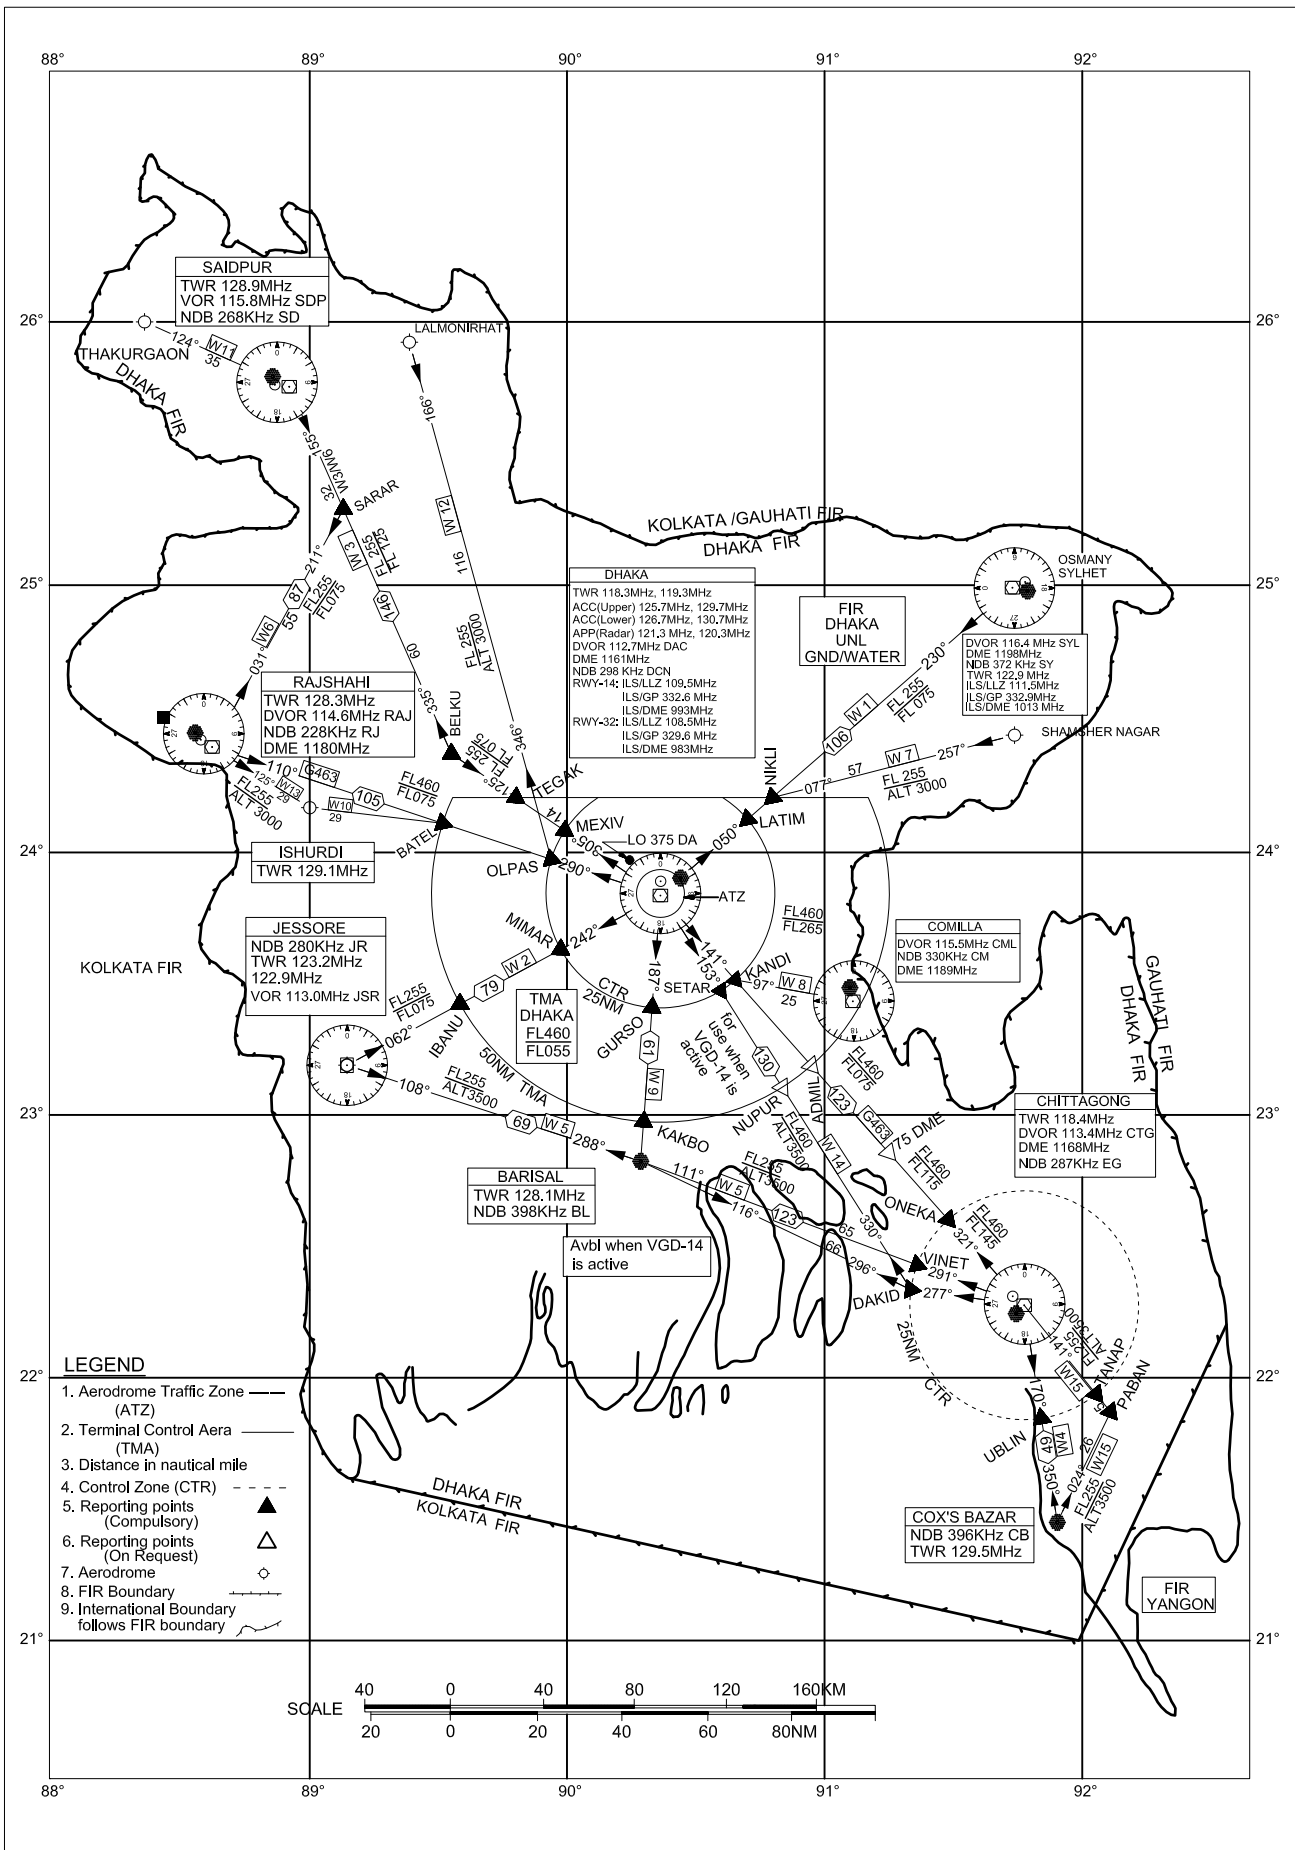

# INTERNATIONAL & DOMESTIC ATS ROUTES

DOMESTIC ATS ROUTES IN BANGLADESH

### FLIGHT INFORMATION REGION, TMA, CONTROL ZONES AERODROME TRAFFIC ZONES AND AERODROMES

1. CONTROL ZONE (CTR)
2. AERODROME TRAFFIC ZONE (ATZ)
3. FLIGHT INFORMATION REGION
4. AERODROME (CIVIL)
5. TERMINAL AREA

DHAKA TERMINAL CONTROL AREA