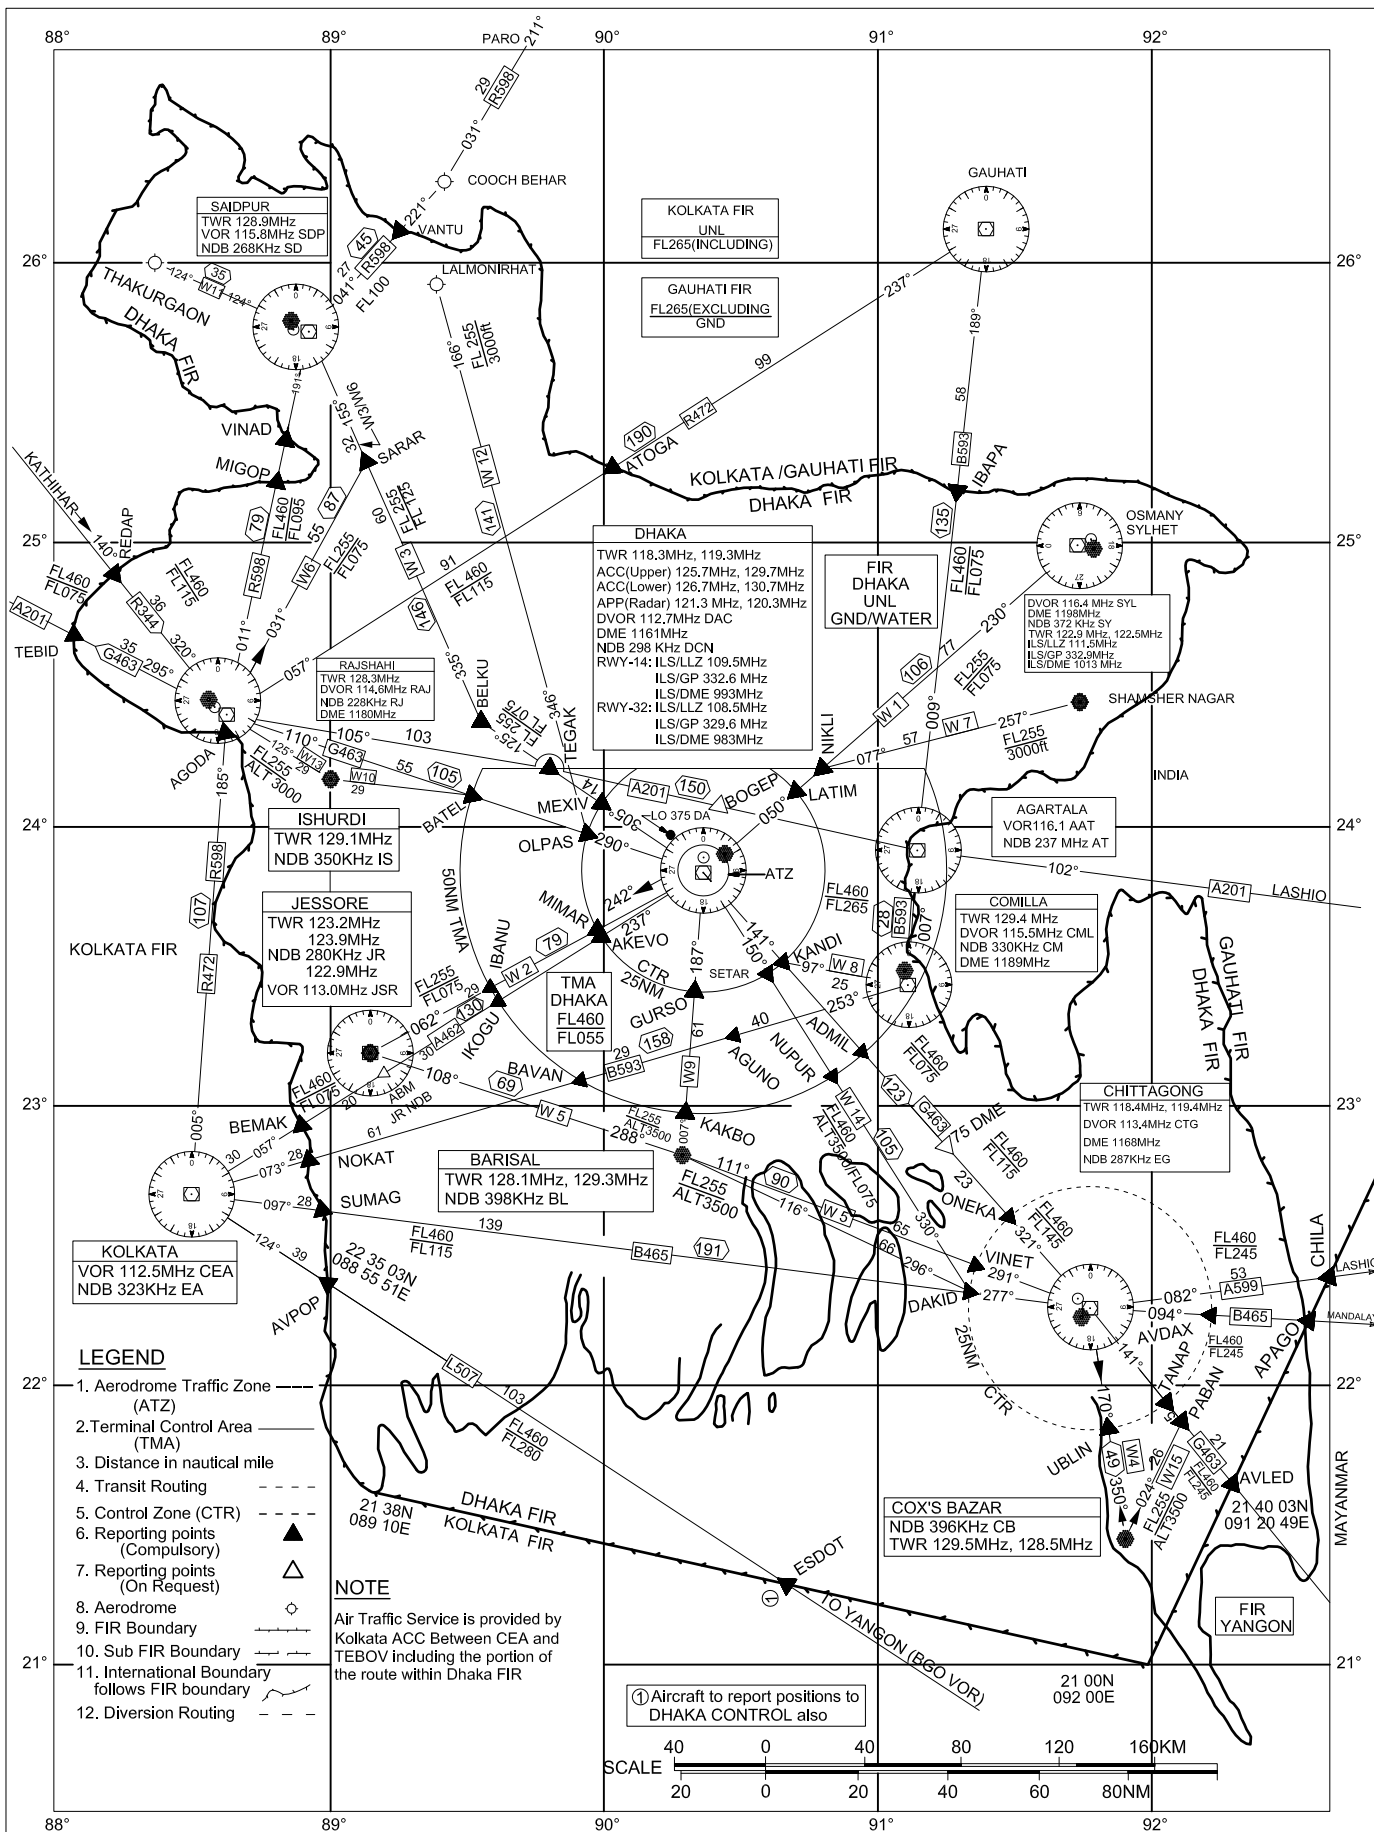

# INTERNATIONAL & DOMESTIC ATS ROUTES

DOMESTIC ATS ROUTES IN BANGLADESH

### FLIGHT INFORMATION REGION, TMA, CONTROL ZONES AERODROME TRAFFIC ZONES AND AERODROMES

1. CONTROL ZONE (CTR)
2. AERODROME TRAFFIC ZONE (ATZ)
3. FLIGHT INFORMATION REGION
4. AERODROME (CIVIL)
5. TERMINAL AREA

DHAKA TERMINAL CONTROL AREA