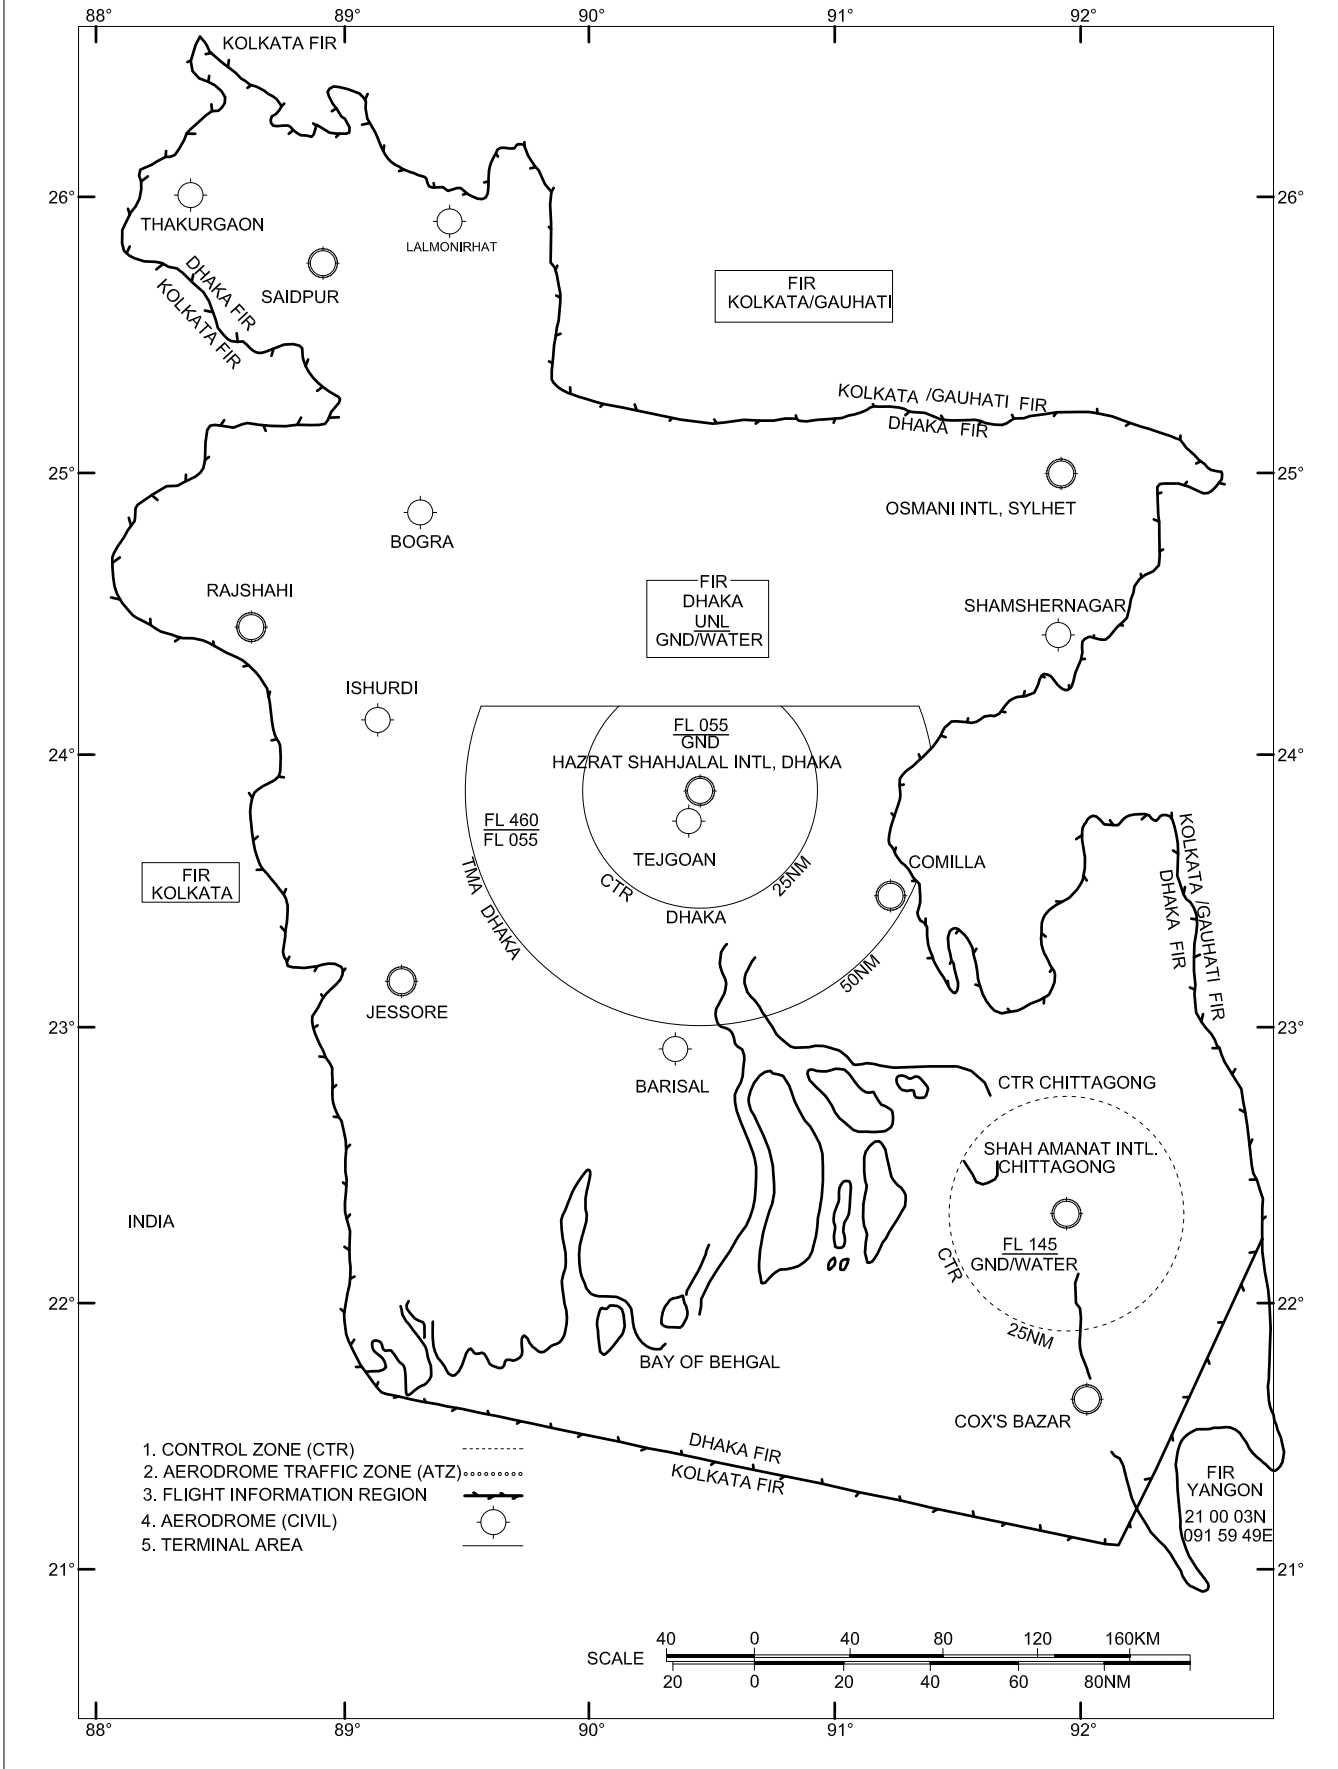

# INTERNATIONAL & DOMESTIC ATS ROUTES

DOMESTIC ATS ROUTES IN BANGLADESH

### FLIGHT INFORMATION REGION, TMA, CONTROL ZONES AERODROME TRAFFIC ZONES AND AERODROMES

1. CONTROL ZONE (CTR)
2. AERODROME TRAFFIC ZONE (ATZ)
3. FLIGHT INFORMATION REGION
4. AERODROME (CIVIL)
5. TERMINAL AREA

DHAKA TERMINAL CONTROL AREA